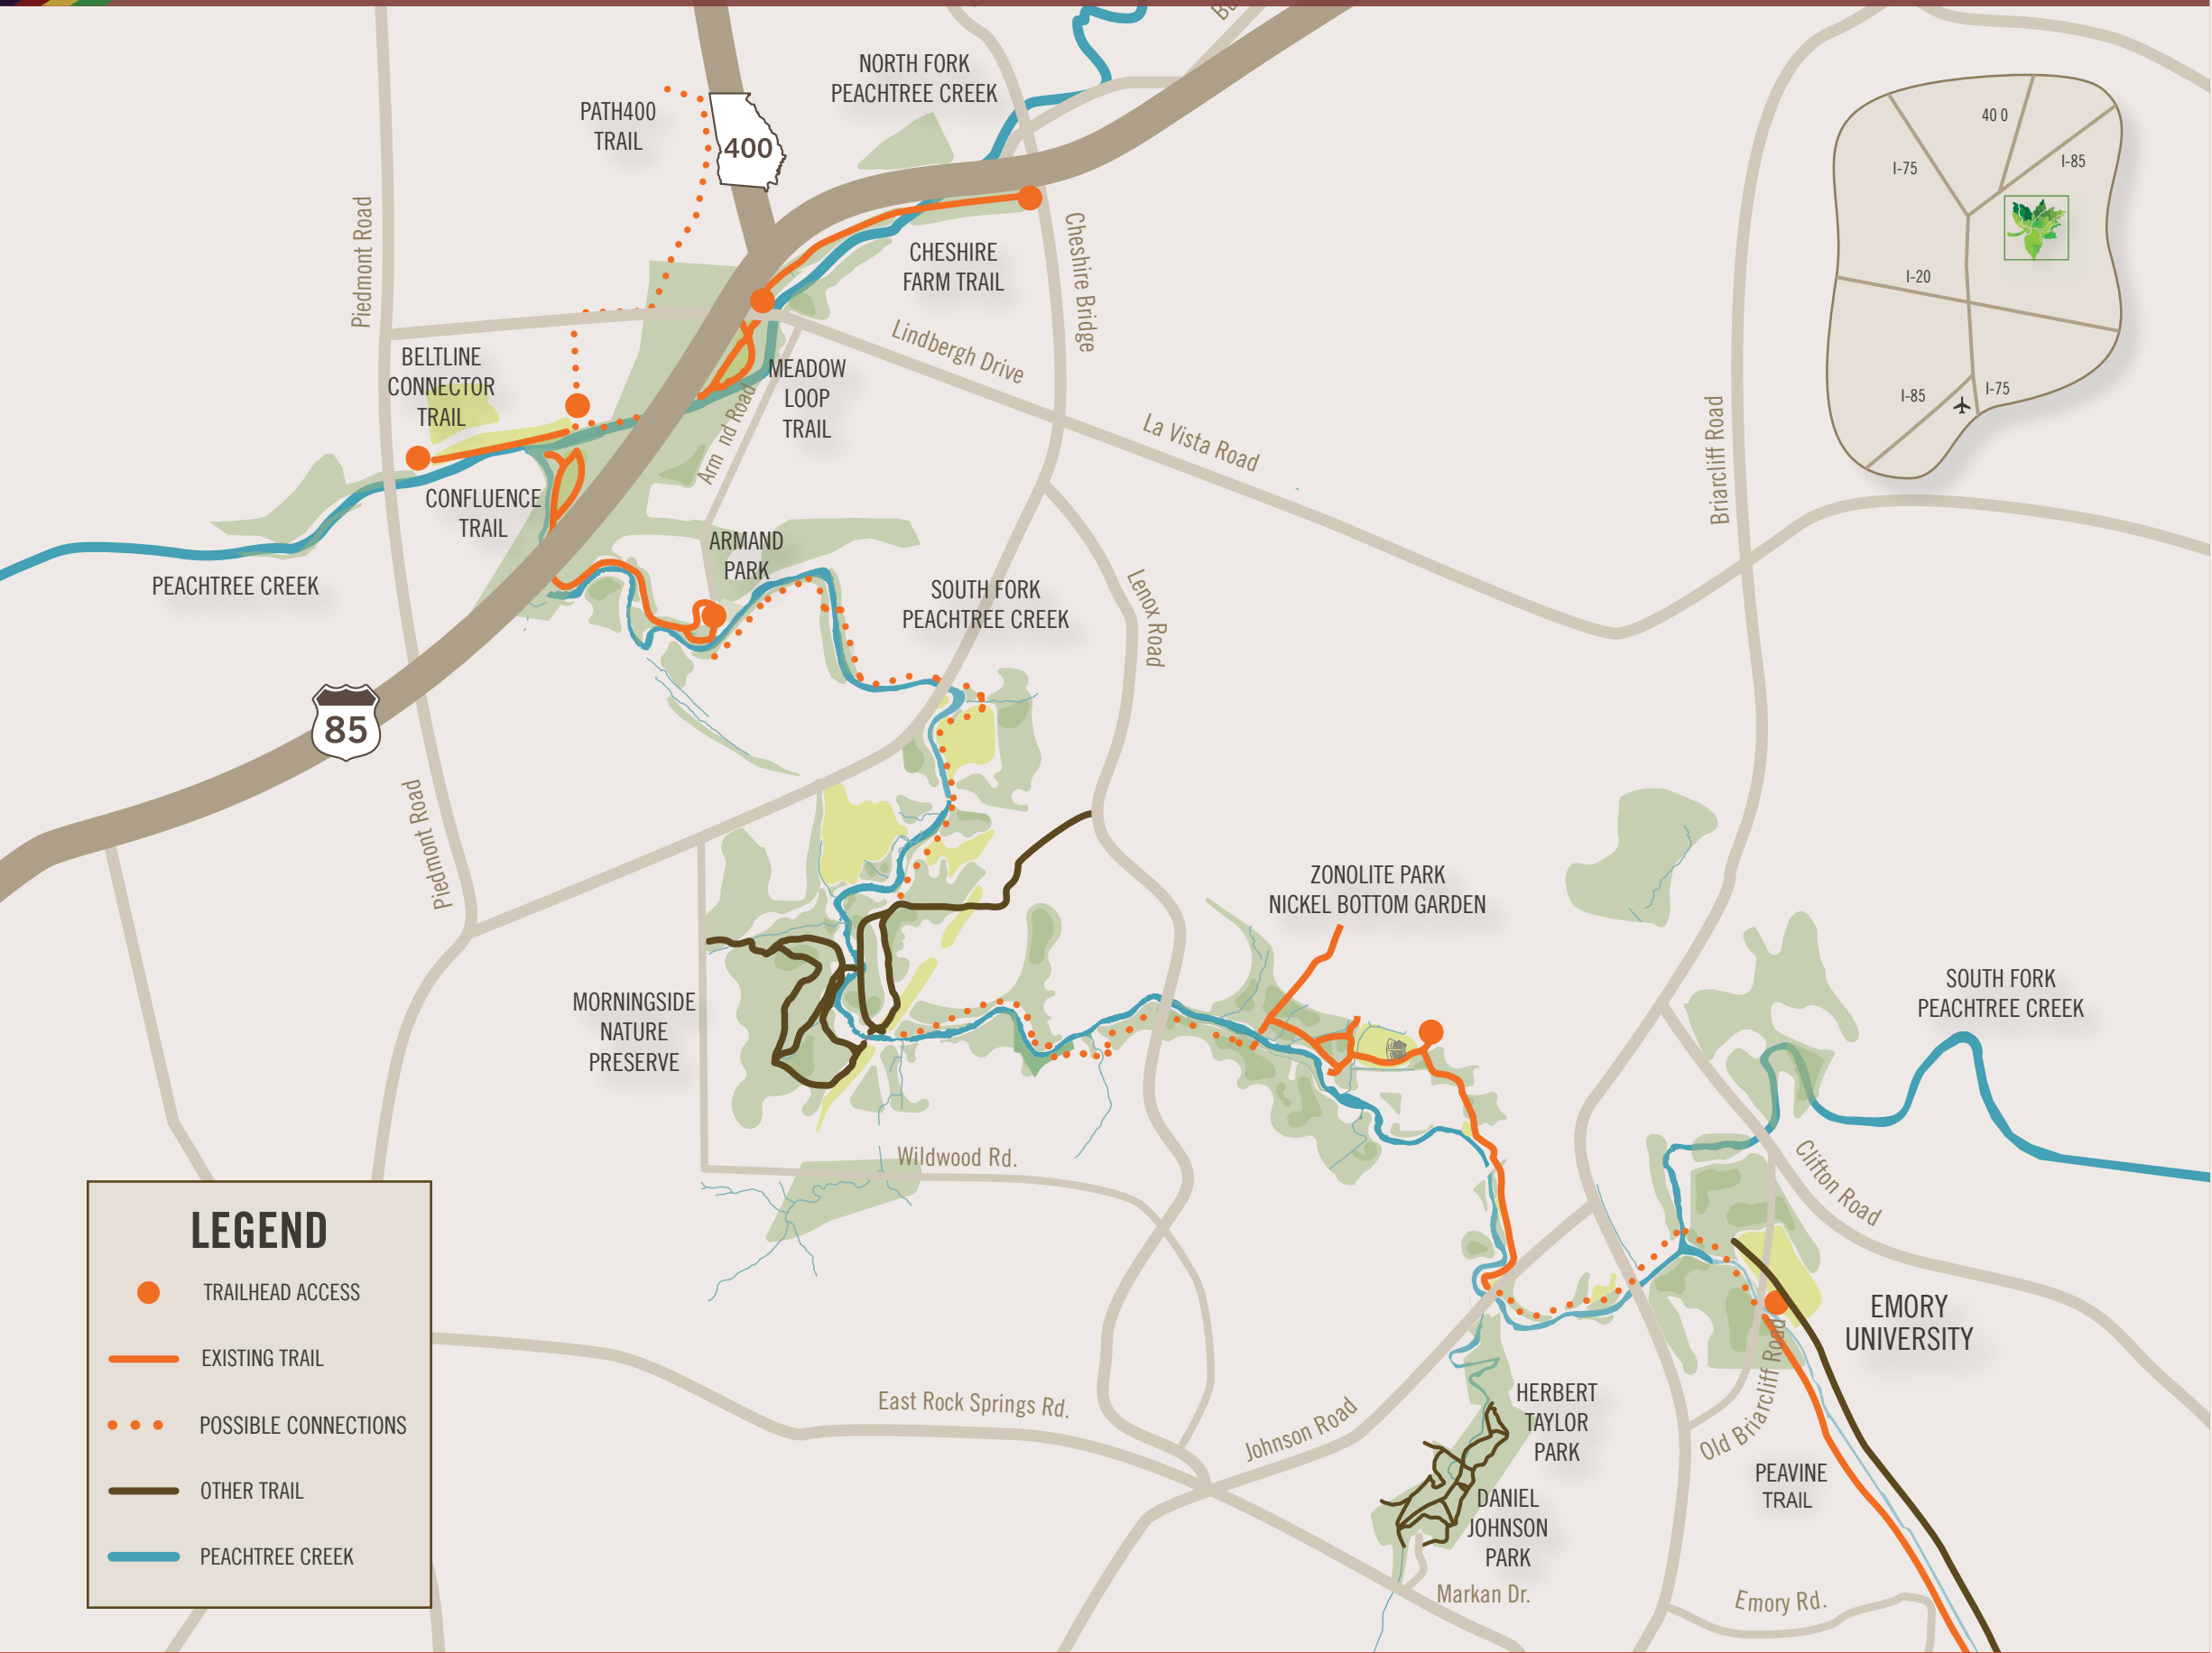

# SOUTH FORK CONSERVANCY

Nature Trail Network

## LEGEND

- TRAILHEAD ACCESS
- EXISTING TRAIL
- ... POSSIBLE CONNECTIONS
- OTHER TRAIL
- PEACHTREE CREEK